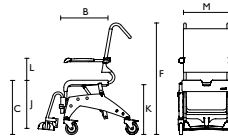

Ocean Vip / Vip XL / Dual-Vip