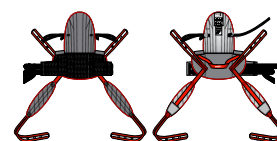

RgoSling Toalett HighBack

Beskrivelse	HMS nr.	Art. nr.
Toalett highback XXS	198189	M1720600
Toalett highback XS	198190	M1720610
Toalett highback S	198191	M1720620
Toalett highback M	198192	M1720630
Toalett highback L	198193	M1720640
Toalett highback XL	198194	M1720650
Toalett highback XXL	198195	M1720660