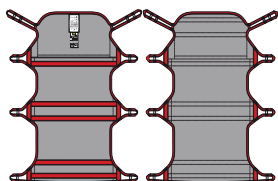

RgoSling FabricStretcher

Beskrivelse	HMS nr.	Art. nr.
FabricStretcher M	021829	M1721520
FabricStretcher) XL		M1721540