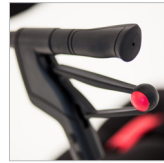

Anatomic Brake Handles

The anatomic brake handles are easy and comfortable to use.