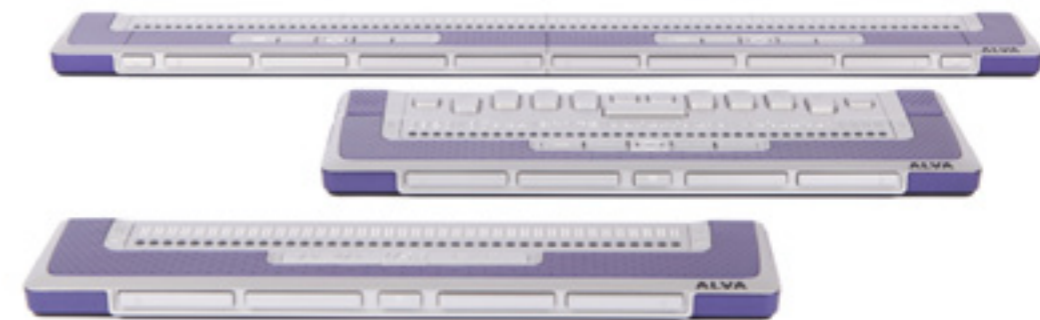

ALVA BC640 and BC680

- 40 and 80 Braille cells for reading
- Cursor routing keys positioned below the Braille line
- Navigation keys, thumb keys and function keys
- 4 GB integrated memory
- Integrated Bluetooth technology (within a range of 100 meters)
- Rechargeable battery: offering 10 hours continuous use (the ALVA BC640 with Feature Pack offers up to 40 hours continuous use)
- Dimensions ALVA BC640: 33.8 x 7.5 x 1.8 cm / 13.3 x 2.9 x 0.7 in
- Weight ALVA BC640: 725 g / 1.6 lb
- Dimensions ALVA BC680: 68 x 7.5 x 1.8 cm / 26.8 x 2.9 x 0.7 in
- Weight ALVA BC680: 1.19 kg / 2.6 lb

ALVA USB 640

- 40 Braille cells: for reading
- Cursor routing keys positioned below the Braille line
- Navigation keys and thumb keys
- High speed USB port
- Dimensions: 33.8 x 7.5 x 1.8 cm / 13.3 x 2.9 x 0.7 in
- Weight: 550 g / 1.1 lb

Enjoy using a seamless Braille display

The ALVA 6-Series guarantee a paper-like reading experience. Thanks to the seamless Braille caps and to the luxurious Braille cells the ALVA BC640, BC680 and USB 640 ensures effortless reading.

ALVA BC680 Two Braille Controllers in one device

The ALVA BC680 is the smallest Braille display containing 80 Braille cells. This makes it the ideal solution for professional and educational environments. Thanks to the innovative “split-point” feature, the ALVA BC680 is the only Braille terminal offering simultaneous connectivity with two separate PCs or a PC and a smart phone.