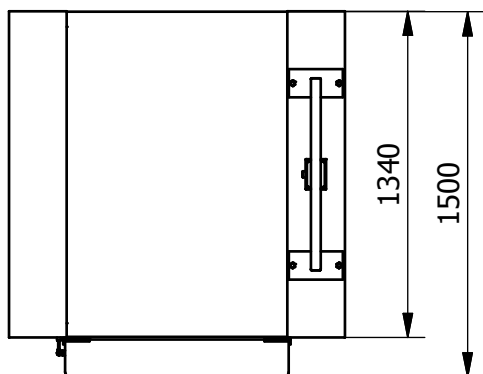

MPR LOW - UP

Technical specification

- Lifting capacity: 250Kg
- Lifting height: 500mm
- Main supply voltage: 230V AC
- Control voltage: 24V DC
- Lifting equipment: 2 pcs of linear actuators
- Lifting speed: 0,01m/sek
- Soft start/stop
- Joy-stick manouver
- Bellows

Options:

- Wider platform (915mm)
- Additional handgrip on the other side
- Manouverhandle with spiralcable
- Manouverpanels on upper and lower level
- Longer ramp (250 mm)

CE
Made in Sweden

MPR LOW - UP 915mm

VIEW12 (1:22)

Technical specification

- Lifting capacity 250Kg
- Lifting height 500mm
- Main supply voltage 230V AC
- Control voltage 24V DC
- Lifting equipment 2 pcs of linear actuators
- Soft start/stop
- Joy-stick manouver
- Bellow