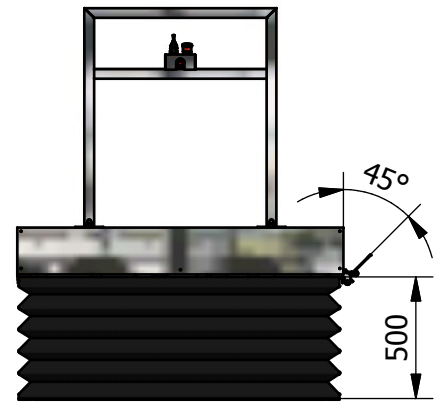

MPR LOW - UP

Technical specification

- Lifting capacity: 250Kg
- Lifting height: 500mm
- Main supply voltage: 230V AC
- Control voltage: 24V DC
- Lifting equipment: 2 pcs of linear actuators
- Lifting speed: 0,01m/sek
- Soft start/stop
- Joy-stick manouver
- Bellows

Options:

- Wider platform (915mm)
- Additional handgrip on the other side
- Manouverhandle with spiralcable
- Manouverpanels on upper and lower level
- Longer ramp (250 mm)

CE
Made in Sweden

MPR LOW - UP 915mm

VIEW12 (1:22)

Technical specification

- Lifting capacity 250Kg
- Lifting height 500mm
- Main supply voltage 230V AC
- Control voltage 24V DC
- Lifting equipment 2 pcs of linear actuators
- Soft start/stop
- Joy-stick manouver
- Bellow