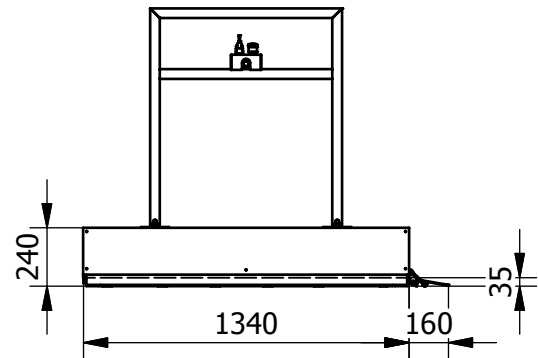

MPR LOW - UP

Technical specification

- Lifting capacity: 250Kg
- Lifting height: 500mm
- Main supply voltage: 230V AC
- Control voltage: 24V DC
- Lifting equipment: 2 pcs of linear actuators
- Lifting speed: 0,01m/sek
- Soft start/stop
- Joy-stick manouver
- Bellows

Options:

- Wider platform (915mm)
- Additional handgrip on the other side
- Manouverhandle with spiralcable
- Manouverpanels on upper and lower level
- Longer ramp (250 mm)

CE
Made in Sweden

MPR LOW - UP 915mm

VIEW12 (1:22)

Technical specification

- Lifting capacity 250Kg
- Lifting height 500mm
- Main supply voltage 230V AC
- Control voltage 24V DC
- Lifting equipment 2 pcs of linear actuators
- Soft start/stop
- Joy-stick manouver
- Bellow