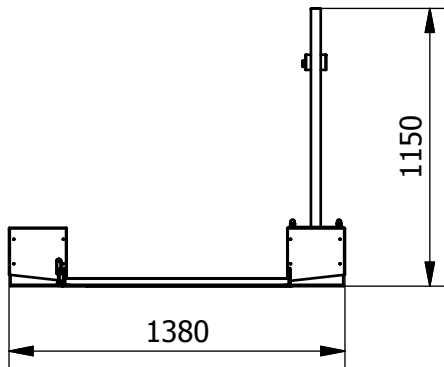

MPR LOW - UP

Technical specification

- Lifting capacity: 250Kg
- Lifting height: 500mm
- Main supply voltage: 230V AC
- Control voltage: 24V DC
- Lifting equipment: 2 pcs of linear actuators
- Lifting speed: 0,01m/sek
- Soft start/stop
- Joy-stick manouver
- Bellows

Options:

- Wider platform (915mm)
- Additional handgrip on the other side
- Manouverhandle with spiralcable
- Manouverpanels on upper and lower level
- Longer ramp (250 mm)

CE
Made in Sweden

MPR LOW - UP 915mm

VIEW12 (1:22)

Technical specification

- Lifting capacity 250Kg
- Lifting height 500mm
- Main supply voltage 230V AC
- Control voltage 24V DC
- Lifting equipment 2 pcs of linear actuators
- Soft start/stop
- Joy-stick manouver
- Bellow