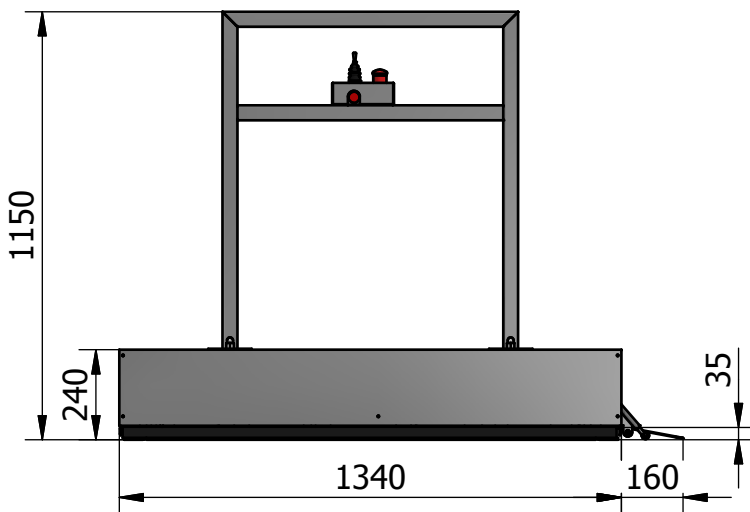

MPR LOW - UP

Technical specification

- Lifting capacity: 250Kg
- Lifting height: 500mm
- Main supply voltage: 230V AC
- Control voltage: 24V DC
- Lifting equipment: 2 pcs of linear actuators
- Lifting speed: 0,01m/sek
- Soft start/stop
- Joy-stick manouver
- Bellows

Options:

- Wider platform (915mm)
- Additional handgrip on the other side
- Manouverhandle with spiralcable
- Manouverpanels on upper and lower level
- Longer ramp (250 mm)

CE
Made in Sweden

MPR LOW - UP 915mm

VIEW12 (1:22)

Technical specification

- Lifting capacity 250Kg
- Lifting height 500mm
- Main supply voltage 230V AC
- Control voltage 24V DC
- Lifting equipment 2 pcs of linear actuators
- Soft start/stop
- Joy-stick manouver
- Bellow