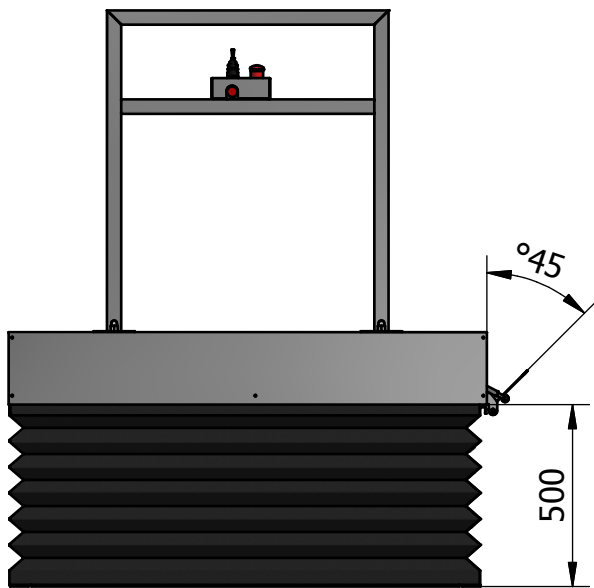

MPR LOW - UP

Technical specification

- Lifting capacity: 250Kg
- Lifting height: 500mm
- Main supply voltage: 230V AC
- Control voltage: 24V DC
- Lifting equipment: 2 pcs of linear actuators
- Lifting speed: 0,01m/sek
- Soft start/stop
- Joy-stick manouver
- Bellows

Options:

- Wider platform (915mm)
- Additional handgrip on the other side
- Manouverhandle with spiralcable
- Manouverpanels on upper and lower level
- Longer ramp (250 mm)

CE
Made in Sweden

MPR LOW - UP 915mm

VIEW12 (1:22)

Technical specification

- Lifting capacity 250Kg
- Lifting height 500mm
- Main supply voltage 230V AC
- Control voltage 24V DC
- Lifting equipment 2 pcs of linear actuators
- Soft start/stop
- Joy-stick manouver
- Bellow