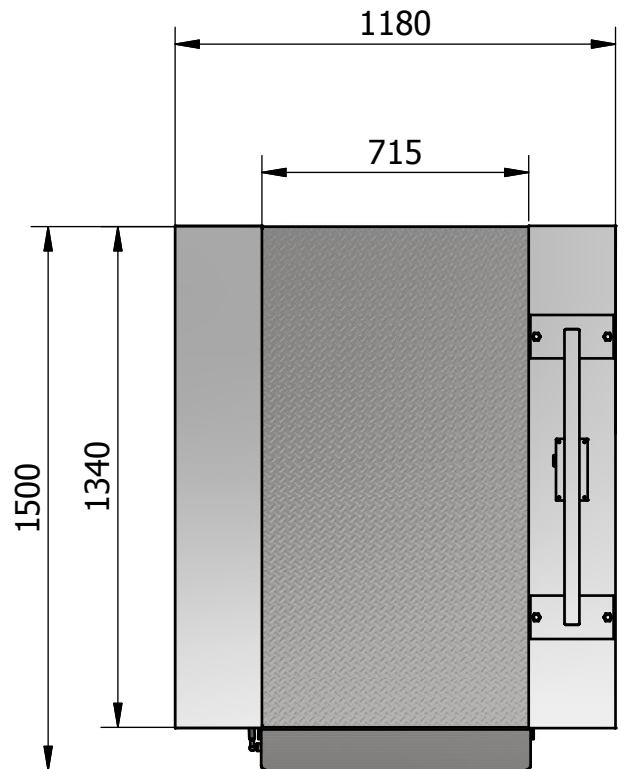

MPR LOW - UP

Technical specification

- Lifting capacity: 250Kg
- Lifting height: 500mm
- Main supply voltage: 230V AC
- Control voltage: 24V DC
- Lifting equipment: 2 pcs of linear actuators
- Lifting speed: 0,01m/sek
- Soft start/stop
- Joy-stick manouver
- Bellows

Options:

- Wider platform (915mm)
- Additional handgrip on the other side
- Manouverhandle with spiralcable
- Manouverpanels on upper and lower level
- Longer ramp (250 mm)

CE
Made in Sweden

MPR LOW - UP 915mm

VIEW12 (1:22)

Technical specification

- Lifting capacity 250Kg
- Lifting height 500mm
- Main supply voltage 230V AC
- Control voltage 24V DC
- Lifting equipment 2 pcs of linear actuators
- Soft start/stop
- Joy-stick manouver
- Bellow