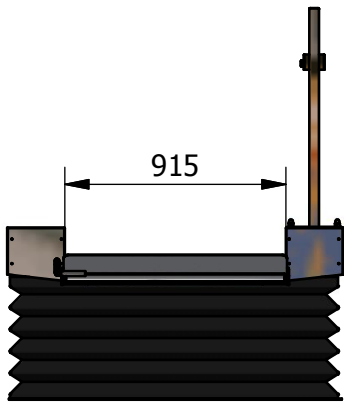

MPR LOW - UP

Technical specification

- Lifting capacity: 250Kg
- Lifting height: 500mm
- Main supply voltage: 230V AC
- Control voltage: 24V DC
- Lifting equipment: 2 pcs of linear actuators
- Lifting speed: 0,01m/sek
- Soft start/stop
- Joy-stick manouver
- Bellows

Options:

- Wider platform (915mm)
- Additional handgrip on the other side
- Manouverhandle with spiralcable
- Manouverpanels on upper and lower level
- Longer ramp (250 mm)

CE
Made in Sweden

MPR LOW - UP 915mm

VIEW12 (1:22)

Technical specification

- Lifting capacity 250Kg
- Lifting height 500mm
- Main supply voltage 230V AC
- Control voltage 24V DC
- Lifting equipment 2 pcs of linear actuators
- Soft start/stop
- Joy-stick manouver
- Bellow