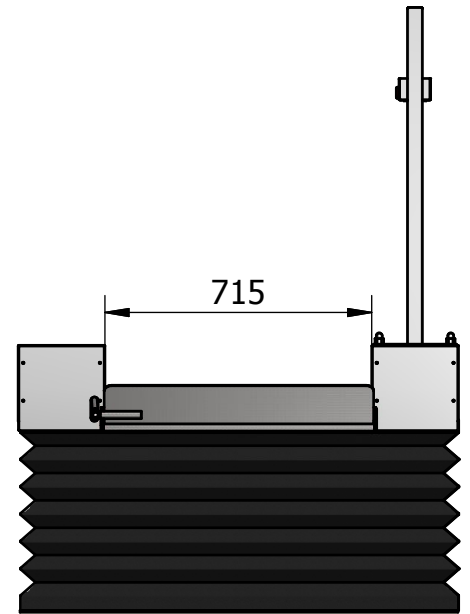

MPR LOW - UP

Technical specification

- Lifting capacity: 250Kg
- Lifting height: 500mm
- Main supply voltage: 230V AC
- Control voltage: 24V DC
- Lifting equipment: 2 pcs of linear actuators
- Lifting speed: 0,01m/sek
- Soft start/stop
- Joy-stick manouver
- Bellows

Options:

- Wider platform (915mm)
- Additional handgrip on the other side
- Manouverhandle with spiralcable
- Manouverpanels on upper and lower level
- Longer ramp (250 mm)

CE
Made in Sweden

MPR LOW - UP 915mm

VIEW12 (1:22)

Technical specification

- Lifting capacity 250Kg
- Lifting height 500mm
- Main supply voltage 230V AC
- Control voltage 24V DC
- Lifting equipment 2 pcs of linear actuators
- Soft start/stop
- Joy-stick manouver
- Bellow