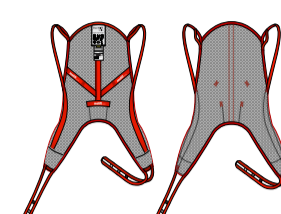

RgoSling HighBack Nett