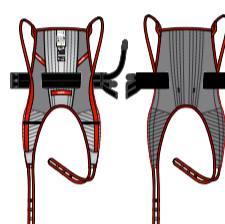

RgoSling Ampu MediumBack