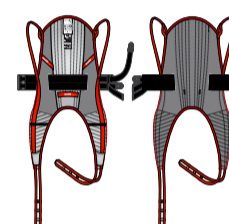

RgoSling Ampu HighBack