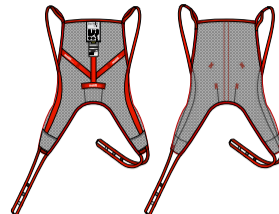

RgoSling MediumBack Nett