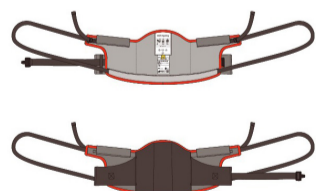

RgoSling Active

Beskrivelse	HMS nr.	Art. nr.
Active XS	242618	1720910
Active S	242619	1720920
Active M	242620	1720930
Active L	242621	1720940
Active XL	242622	1720950